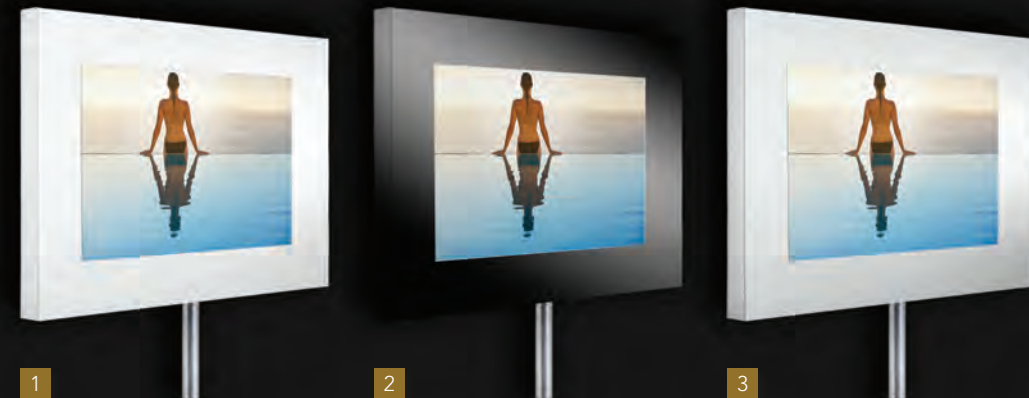

Furniture Rotation™ Line by ad notam®

ad notam

Highlights

- ✓ Unparalleled 270° Rotation
- ✓ Easy connection to media sources via HDMI
- ✓ Simple Application to Any Existing Furniture
- ✓ Luxurious, Futuristic, and Slick Design
- ✓ Home Automation System with RS232 interface
- ✓ SLIMLIME™ Radio Frequency Remote Control
- ✓ MAGIC MIRROR® Effect

PRODUCT OF
GERMANY

270°
ROTATABLE

GREEN PRODUCT
UNDER 1 WATT POWER CONSUMPTION

GAP LESS
LCD-ON-GLASS MOUNTING SYSTEM

HOME AUTOMATION ENABLED
RS232 CONTROL WITH 286 CONTROL FUNCTIONS

FULL HD 1080p

Feel comfortable wherever you are - just direct this versatile TV system your way - and prepare to be amazed. Front and back, the FURNITURE ROTATION™ LINE is an elegant TV system with harmonious balance of beauty and technology. The unparalleled 270 degrees rotation, the slick glass surfaces of the front and back panels, and the ad **ad notam**® LCD Active Matrix, are all combined to offer you the best picture quality from any angle in your space in the most stylish way possible. The FURNITURE ROTATION™ LINE offers a perfect fusion of high-end TV technology and functional furniture design. It is particularly design for easy integration into existing furniture and is sure to turn heads, as well as itself. When combined with MAGIC MIRROR®, the FURNITURE ROTATION™ LINE will also completely conceal the picture area when turned off. The FURNITURE ROTATION™ LINE is offered with a 37" screen size, and with MAGIC MIRROR®, black glass, or white glass panels. For further information and complete specifications visit our website at www.ad-notam.com.

- 1 WHITE GLASS
- 2 BLACK GLASS
- 3 MAGIC MIRROR® When Turned On
- 4 MAGIC MIRROR® When Turned Off

■ OUR FURNITURE ROTATION™ LINE
Featuring Smooth Rotation Up To 270°

■ YOUR EXISTING FURNITURE
No Need to Compromise Your Taste
or Buy New Specialty Tailored Furniture